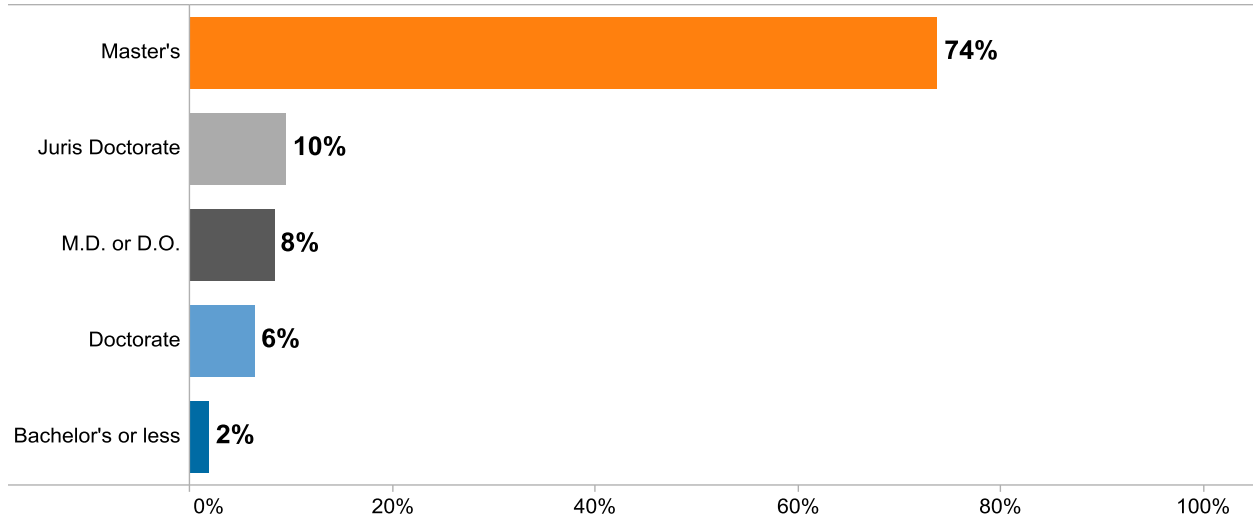

Post-Graduate Information

Methodology

The Recent Alumni Survey (RAS) is a web-based survey administered to TCU alumni by email invitation one year after graduation. From August 2006-May 2009, a survey was sent via e-mail to 4,514 baccalaureate graduates from August 2005-May 2008. Three hundred sixty-seven e-mail notices were returned as undeliverable resulting in a final population of 4,147. Nine hundred forty-four alumni responded to the survey yielding a response rate of 23%. The subsequent tables and appendices provide information on post-graduate employment and educational study.

Employment

Table 1 Primary Employment Status (N = 942)

Post-Graduate Information

Table 2 Method Used to Obtain Full-Time Job (N=572)

Table 3 Job-Major Relatedness (N = 590)

Table 4 How well did your experiences at TCU prepare you for your current full-time job? (N=585)

Table 5 Full-Time Salary (N=578)

Types of Graduate and Professional Education in Which the TCU Graduates Enroll

Table 6 Post-Graduate Degree Sought (N = 263)

Post-Graduate Information

Appendix A: List of Reported Full-Time Employers in 2006-2009