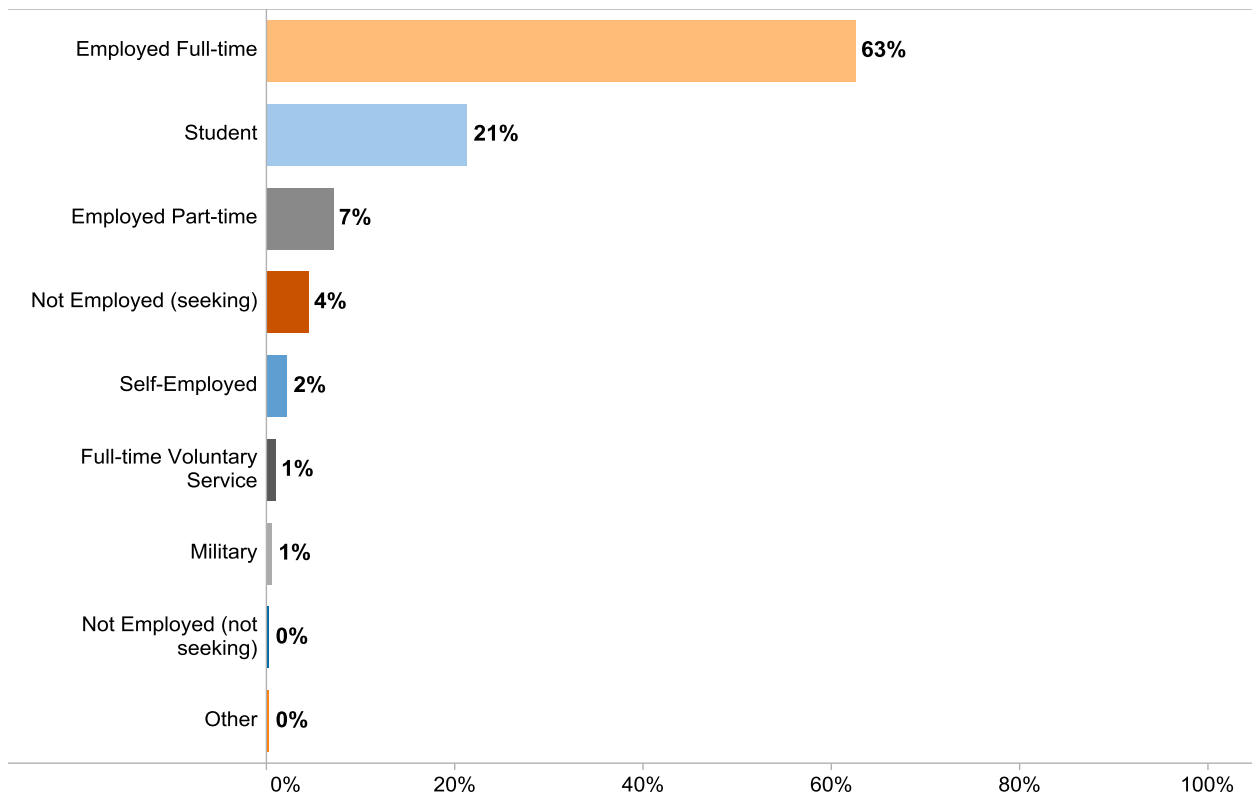

Post-Graduate Information

Methodology

The Recent Alumni Survey (RAS) is a web-based survey administered to TCU alumni by email invitation one year after graduation. From August 2006-May 2009, a survey was sent via e-mail to 4,514 baccalaureate graduates from August 2005-May 2008. Three hundred sixty-seven e-mail notices were returned as undeliverable resulting in a final population of 4,147. Nine hundred forty-four alumni responded to the survey yielding a response rate of 23%. The subsequent tables and appendices provide information on post-graduate employment and educational study.

Employment

Table 1 Primary Employment Status (N = 942)

Post-Graduate Information

Table 2 Method Used to Obtain Full-Time Job (N=572)

Table 3 Job-Major Relatedness (N = 590)

Table 4 How well did your experiences at TCU prepare you for your current full-time job? (N=585)