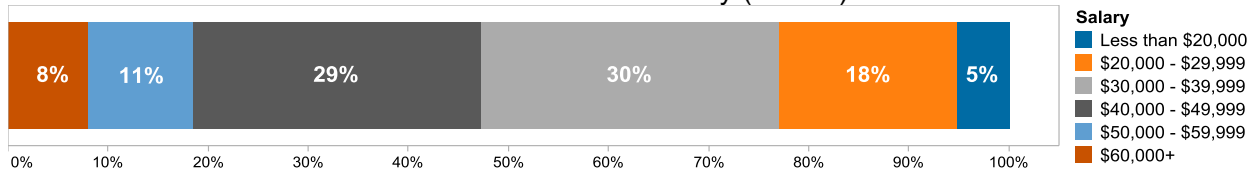

Post-Graduate Information

Methodology

The Recent Alumni Survey (RAS) is a web-based survey administered to TCU alumni by email invitation one year after graduation. From August 2006-May 2009, a survey was sent via e-mail to 4,514 baccalaureate graduates from August 2005-May 2008. Three hundred sixty-seven e-mail notices were returned as undeliverable resulting in a final population of 4,147. Nine hundred forty-four alumni responded to the survey yielding a response rate of 23%. The subsequent tables and appendices provide information on post-graduate employment and educational study.

Employment

Table 1 Primary Employment Status (N = 942)

Post-Graduate Information

Table 2 Method Used to Obtain Full-Time Job (N=572)

Table 3 Job-Major Relatedness (N = 590)

Table 4 How well did your experiences at TCU prepare you for your current full-time job? (N=585)

Table 5 Full-Time Salary (N=578)

Types of Graduate and Professional Education in Which the TCU Graduates Enroll

Table 6 Post-Graduate Degree Sought (N = 263)

Post-Graduate Information

Appendix A: List of Reported Full-Time Employers in 2006-2009