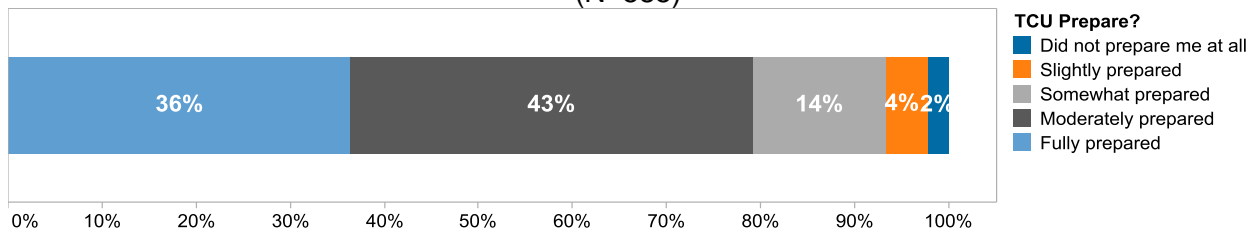

Post-Graduate Information

Methodology

The Recent Alumni Survey (RAS) is a web-based survey administered to TCU alumni by email invitation one year after graduation. From August 2006-May 2009, a survey was sent via e-mail to 4,514 baccalaureate graduates from August 2005-May 2008. Three hundred sixty-seven e-mail notices were returned as undeliverable resulting in a final population of 4,147. Nine hundred forty-four alumni responded to the survey yielding a response rate of 23%. The subsequent tables and appendices provide information on post-graduate employment and educational study.

Employment

Table 1 Primary Employment Status (N = 942)

Post-Graduate Information

Table 2 Method Used to Obtain Full-Time Job (N=572)

Table 3 Job-Major Relatedness (N = 590)

Table 4 How well did your experiences at TCU prepare you for your current full-time job? (N=585)

Table 5 Full-Time Salary (N=578)

Types of Graduate and Professional Education in Which the TCU Graduates Enroll

Table 6 Post-Graduate Degree Sought (N = 263)

Post-Graduate Information

Appendix A: List of Reported Full-Time Employers in 2006-2009