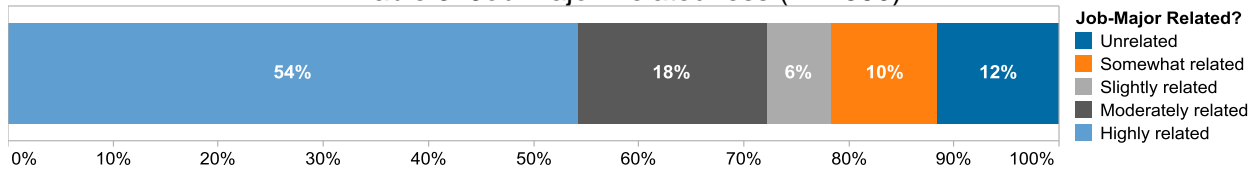

Post-Graduate Information

Methodology

The Recent Alumni Survey (RAS) is a web-based survey administered to TCU alumni by email invitation one year after graduation. From August 2006-May 2009, a survey was sent via e-mail to 4,514 baccalaureate graduates from August 2005-May 2008. Three hundred sixty-seven e-mail notices were returned as undeliverable resulting in a final population of 4,147. Nine hundred forty-four alumni responded to the survey yielding a response rate of 23%. The subsequent tables and appendices provide information on post-graduate employment and educational study.

Employment

Table 1 Primary Employment Status (N = 942)

Post-Graduate Information

Table 2 Method Used to Obtain Full-Time Job (N=572)

Table 3 Job-Major Relatedness (N = 590)

Table 4 How well did your experiences at TCU prepare you for your current full-time job? (N=585)

Table 5 Full-Time Salary (N=578)

Types of Graduate and Professional Education in Which the TCU Graduates Enroll

Table 6 Post-Graduate Degree Sought (N = 263)

Post-Graduate Information

Appendix A: List of Reported Full-Time Employers in 2006-2009