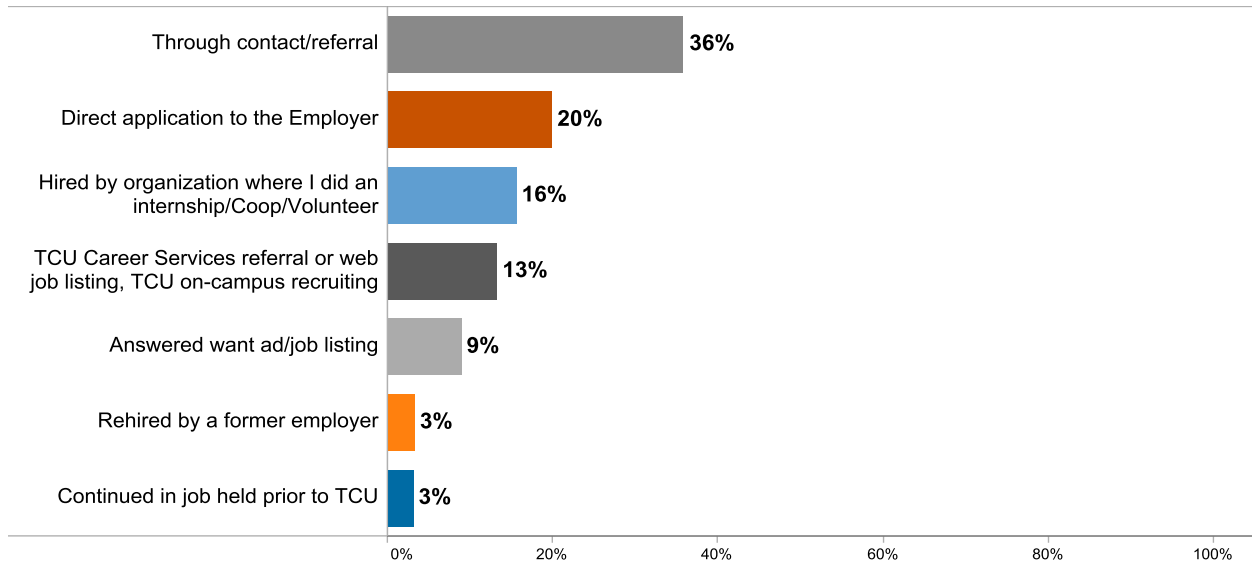

Post-Graduate Information

Methodology

The Recent Alumni Survey (RAS) is a web-based survey administered to TCU alumni by email invitation one year after graduation. From August 2006-May 2009, a survey was sent via e-mail to 4,514 baccalaureate graduates from August 2005-May 2008. Three hundred sixty-seven e-mail notices were returned as undeliverable resulting in a final population of 4,147. Nine hundred forty-four alumni responded to the survey yielding a response rate of 23%. The subsequent tables and appendices provide information on post-graduate employment and educational study.

Employment

Table 1 Primary Employment Status (N = 942)

Post-Graduate Information

Table 2 Method Used to Obtain Full-Time Job (N=572)

Table 3 Job-Major Relatedness (N = 590)

Table 4 How well did your experiences at TCU prepare you for your current full-time job? (N=585)